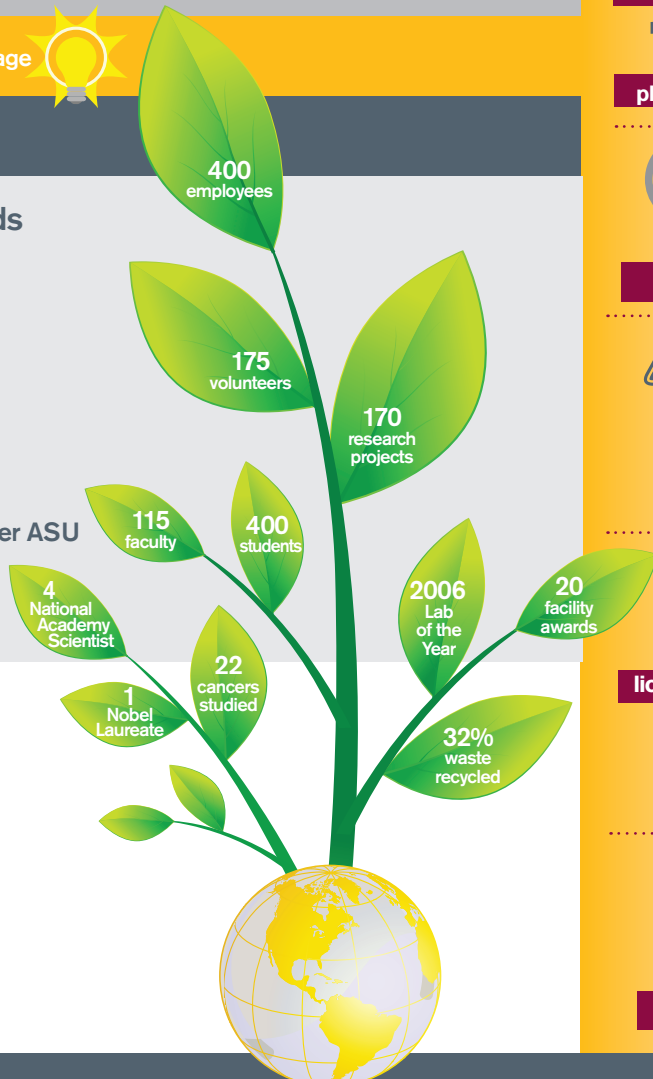

Biodesign Institute

at a glance

total dollars raised

Generate enough power for 25 average homes for a year with rooftop solar panels

Save \$1.2M per year reducing energy usage

Reduce water use by 30%

Attract \$9.2M in NIH awards

Top sponsors

15  research centers

120K  sq ft laboratory space

100  target diseases

1st LEED  platinum building in Arizona

13  years in operation

640  inventions

49  licensed technologies

74  patents

19  startup companies