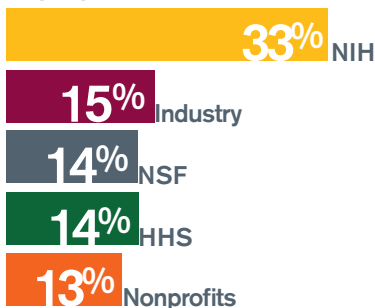

Top sponsors

15 research centers

120K sq ft laboratory space

100 target diseases

1st LEED platinum building in Arizona

13 years in operation

640 inventions

49 licensed technologies

74 patents

19 startup companies