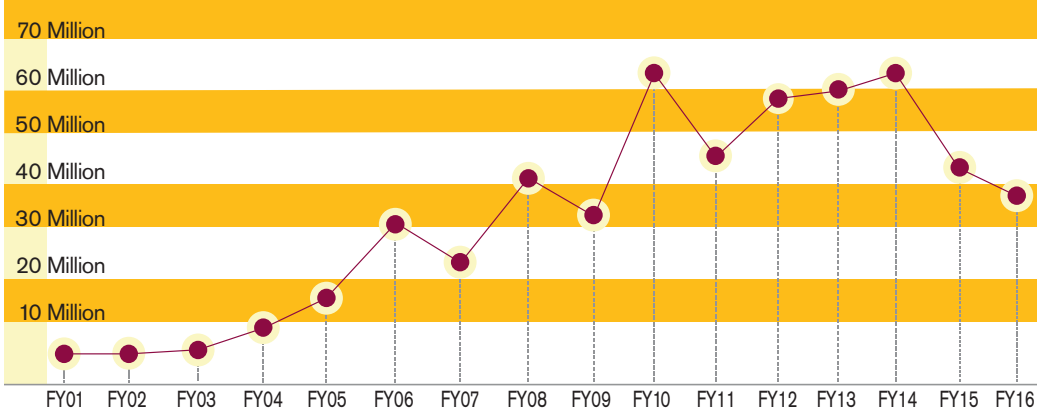

Biodesign Institute

at a glance

total dollars raised

Generate enough power for 25 average homes for a year with rooftop solar panels

Save \$1.2M per year reducing energy usage

Reduce water use by 30%

Attract \$9.2M in NIH awards