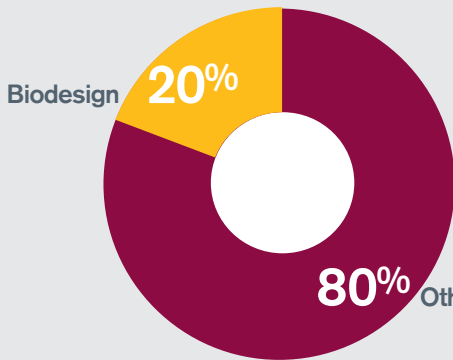

Biodesign Institute

at a glance

total dollars raised

Generate enough power for 25 average homes for a year with rooftop solar panels

Save \$1.2M per year reducing energy usage

Reduce water use by 30%

Attract \$9.2M in NIH awards

Top sponsors

15  research centers

120K  sq ft laboratory space

100  target diseases

1st LEED  platinum building in Arizona

13  years in operation

640  inventions

49  licensed technologies